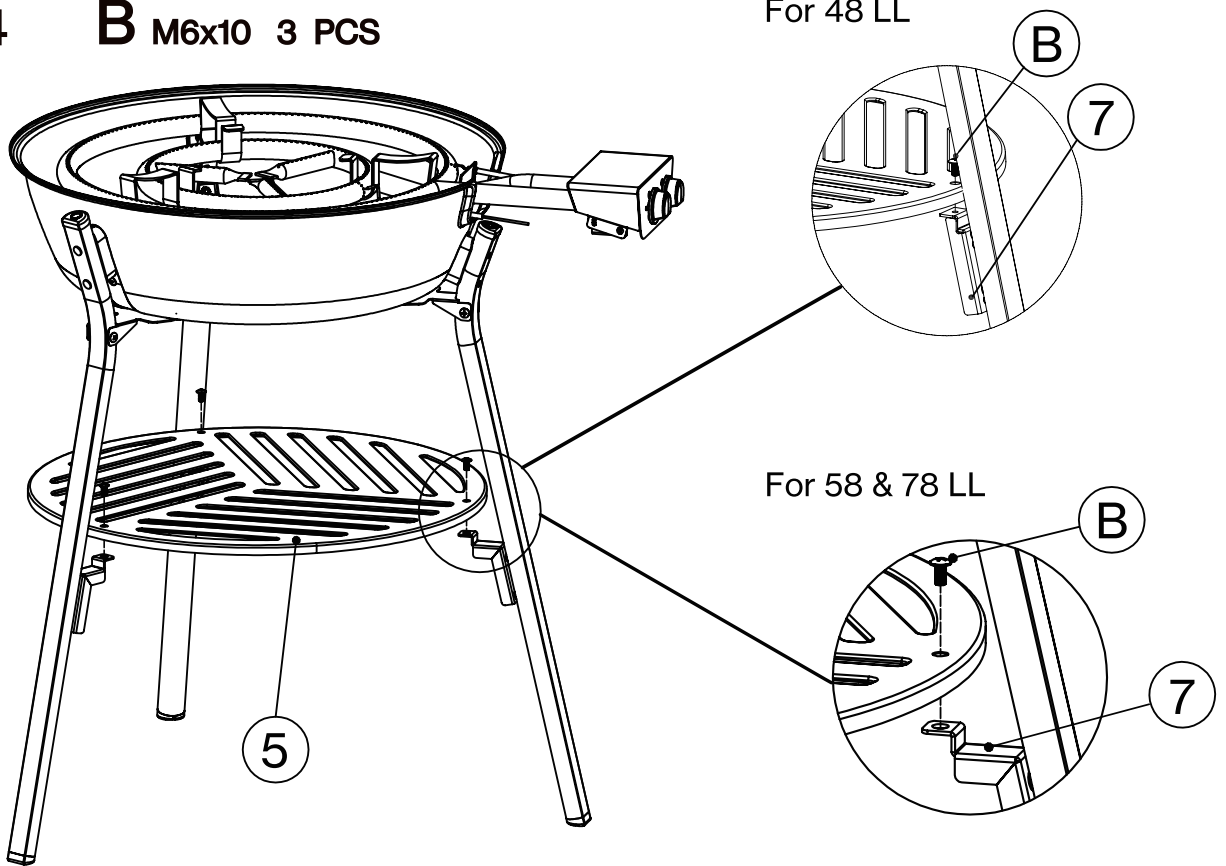

EXPLODED VIEW

PART LIST

1 1 PC 	2 6 PCS 	3 1 PC 	4 2 PCS 
5 1 PC 	6 3 PCS 	7 3 PCS  For 48 LL	7 3 PCS  For 58 & 78 LL

A 1 PC 	B M6x10 21 PCS 
--	---

ASSEMBLY

STEP 1 B M6x10 4 PCS

For 48 LL

For 58 & 78 LL

ASSEMBLY

STEP 2 **B** M6x10 4 PCS

For 48 LL

For 58 & 78 LL

STEP 3 **B** M6x10 6 PCS

ASSEMBLY

STEP 4 **B** M6x10 3 PCS

For 48 LL

For 58 & 78 LL

STEP 5

Please remove the cap before use.