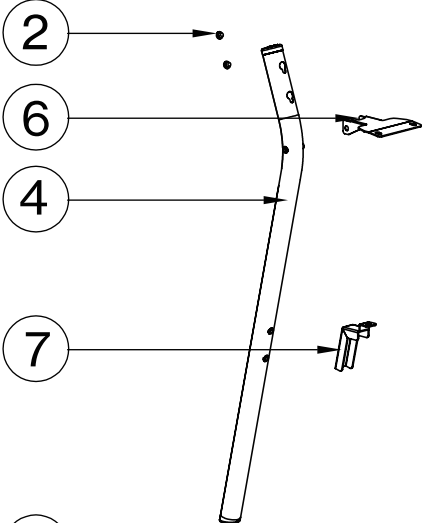

EXPLODED VIEW

PART LIST

1 1 PC 	2 6 PCS 	3 1 PC 	4 2 PCS 
5 1 PC 	6 3 PCS 	7 3 PCS  For 48 LL	7 3 PCS  For 58 & 78 LL

A 1 PC 	B M6x10 21 PCS 
--	---

ASSEMBLY

STEP 1 B M6x10 4 PCS

For 48 LL

For 58 & 78 LL

ASSEMBLY

STEP 2 **B** M6x10 4 PCS

For 48 LL

For 58 & 78 LL

STEP 3 **B** M6x10 6 PCS

ASSEMBLY

STEP 4 **B** M6x10 3 PCS

For 48 LL

For 58 & 78 LL

STEP 5

Please remove the cap before use.