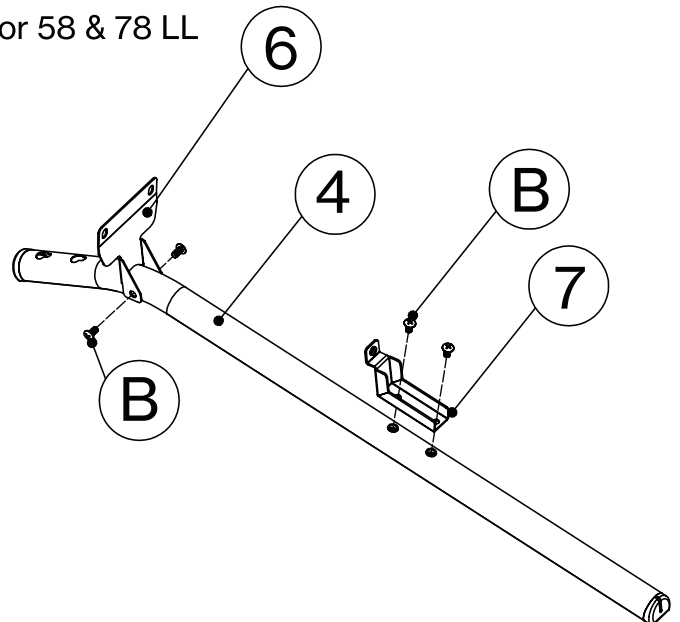

EXPLODED VIEW

PART LIST

1 1 PC 	2 6 PCS 	3 1 PC 	4 2 PCS 
5 1 PC 	6 3 PCS 	7 3 PCS  For 48 LL	7 3 PCS  For 58 & 78 LL

A 1 PC 	B M6x10 21 PCS 
--	---

ASSEMBLY

STEP 1 B M6x10 4 PCS

For 48 LL

For 58 & 78 LL

ASSEMBLY

STEP 2 **B** M6x10 4 PCS

For 48 LL

For 58 & 78 LL

STEP 3 **B** M6x10 6 PCS

ASSEMBLY

STEP 4 **B** M6x10 3 PCS

For 48 LL

For 58 & 78 LL

STEP 5

Please remove the cap before use.