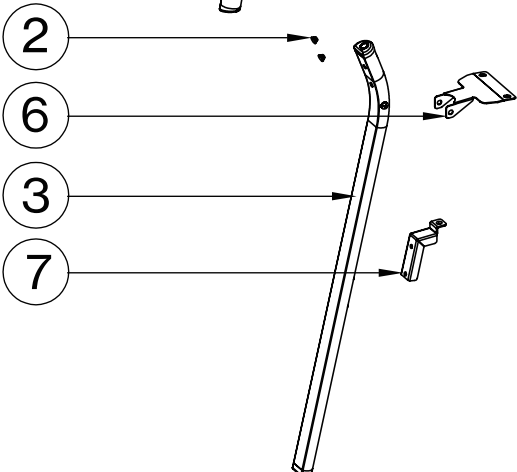

EXPLODED VIEW

PART LIST

1 1 PC 	2 6 PCS 	3 1 PC 	4 2 PCS 
5 1 PC 	6 3 PCS 	7 3 PCS  For 48 LL	7 3 PCS  For 58 & 78 LL

A 1 PC 	B M6x10 21 PCS 
--	---

ASSEMBLY

STEP 1 B M6x10 4 PCS

For 48 LL

For 58 & 78 LL

ASSEMBLY

STEP 2 **B** M6x10 4 PCS

For 48 LL

For 58 & 78 LL

STEP 3 **B** M6x10 6 PCS

ASSEMBLY

STEP 4 **B** M6x10 3 PCS

For 48 LL

For 58 & 78 LL

STEP 5

Please remove the cap before use.