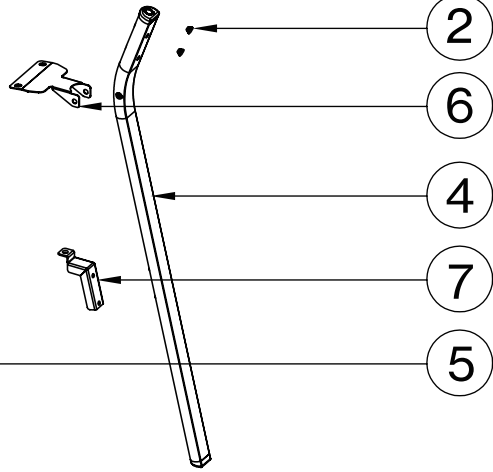

EXPLODED VIEW

PART LIST

1 1 PC 	2 6 PCS 	3 1 PC 	4 2 PCS 
5 1 PC 	6 3 PCS 	7 3 PCS  For 48 LL	7 3 PCS  For 58 & 78 LL

A 1 PC 	B M6x10 21 PCS 
--	---

ASSEMBLY

STEP 1 B M6x10 4 PCS

For 48 LL

For 58 & 78 LL

ASSEMBLY

STEP 2 **B** M6x10 4 PCS

For 48 LL

For 58 & 78 LL

STEP 3 **B** M6x10 6 PCS

ASSEMBLY

STEP 4 **B** M6x10 3 PCS

For 48 LL

For 58 & 78 LL

STEP 5

Please remove the cap before use.